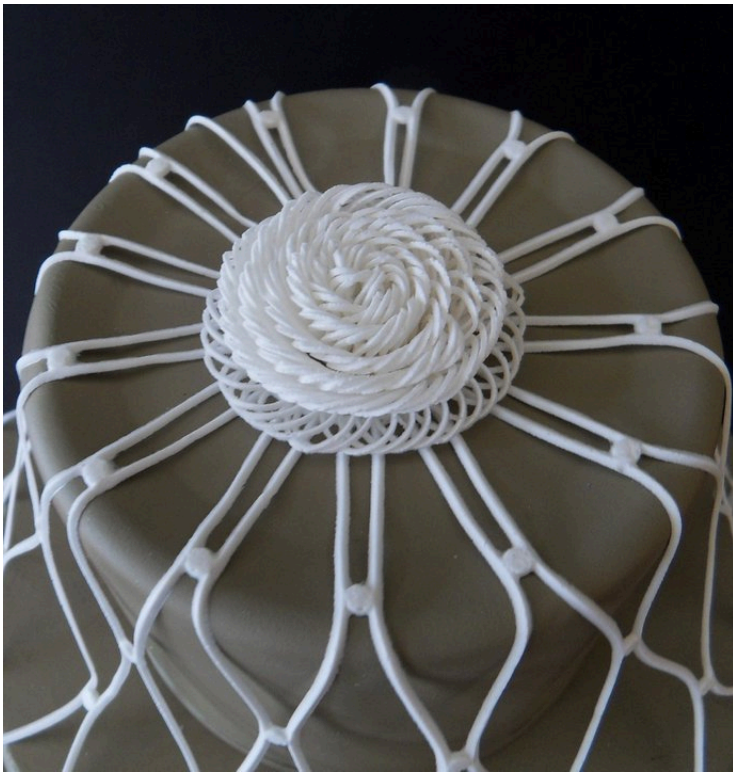

CREATE ARTFUL & DELECTABLE DETAILS EFFORTLESSLY

SUGARVEIL®

CONFECTIONERY PRODUCTS

PATENTED

APPLYING SUGARVEIL USING THE DOT VEIL CONFECTIONERS' MAT

Accent bow is made from the [Rose Mantilla Confectioners' Mat](#).